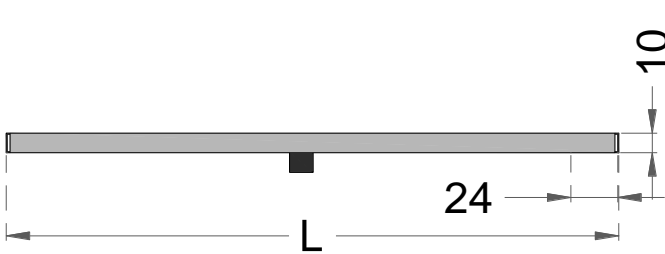

TYPE
D - TS

AIR GRILLE VOLUME DAMPER WITH FIXED BLADES
(HIT AND MISS)

D-TS - VIEW

D-TS - SIDE VIEW

D-TS - SECTION

DETAIL : DAMPER OPEN

DETAIL: DAMPER CLOSED

L : Nominal length – horizontal dimension
H : Nominal height – vertical dimension