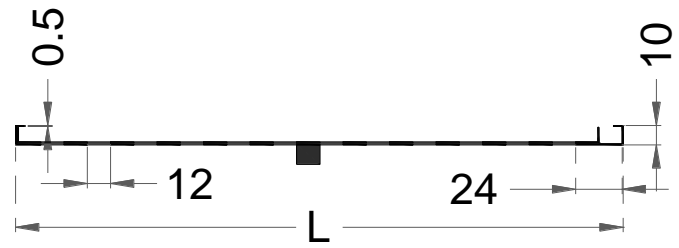

TYPE
D - TS

AIR GRILLE VOLUME DAMPER WITH FIXED BLADES
(HIT AND MISS)

D-TS - VIEW

D-TS - SIDE VIEW

D-TS - SECTION

DETAIL : DAMPER OPEN

DETAIL: DAMPER CLOSED

L : Nominal length – horizontal dimension
H : Nominal height – vertical dimension