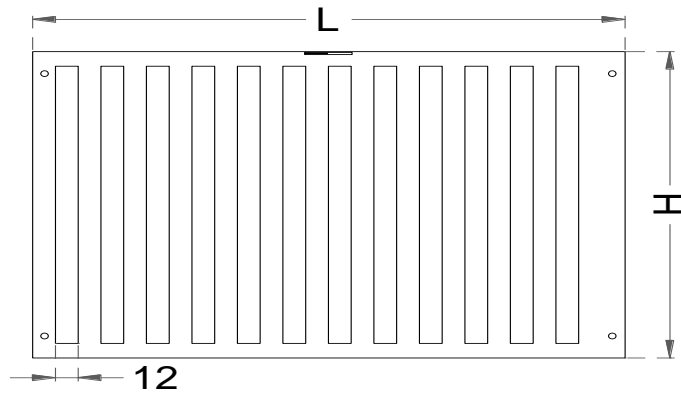

TYPE
D - TS

AIR GRILLE VOLUME DAMPER WITH FIXED BLADES
(HIT AND MISS)

D-TS - VIEW

D-TS - SIDE VIEW

D-TS - SECTION

DETAIL : DAMPER OPEN

DETAIL: DAMPER CLOSED

L : Nominal length – horizontal dimension
H : Nominal height – vertical dimension