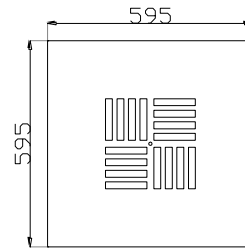

NOMINAL SIZES

The **SW-1300** diffusers are available in the following sizes:

1. (300 x 300)
2. (400 x 400)
3. (500 x 500)
4. (600 x 600)

We highlight that:

- The order dimensions are the dimensions of the **opening**.

SPECIFICATION TEXT

Swirl ceiling diffuser for high ceilings of square shape with adjustable swirl blades in four sectors, consisting of face plate from galvanized steel and blades of aluminium. The blades can be individually adjusted to discharge air in horizontal throw pattern. With optional volume damper and/or plenum box. Available also in (60 x 60) cm tile.

SIZE

SW-1200

SW-1200-P

300x300

400x400

500x500

600x600