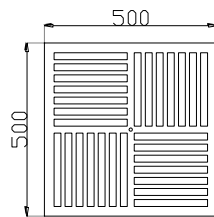

NOMINAL SIZES

The **SW-1300** diffusers are available in the following sizes:

1. (300 x 300)
2. (400 x 400)
3. (500 x 500)
4. (600 x 600)

We highlight that:

- The order dimensions are the dimensions of the **opening**.

SPECIFICATION TEXT

Swirl ceiling diffuser for high ceilings of square shape with adjustable swirl blades in four sectors, consisting of face plate from galvanized steel and blades of aluminium. The blades can be individually adjusted to discharge air in horizontal throw pattern. With optional volume damper and/or plenum box. Available also in (60 x 60) cm tile.

SIZE

SW-1200

SW-1200-P

300x300

400x400

500x500

600x600