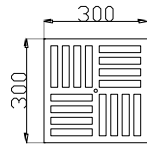

NOMINAL SIZES

The **SW-1300** diffusers are available in the following sizes:

1. (300 x 300)
2. (400 x 400)
3. (500 x 500)
4. (600 x 600)

We highlight that:

- The order dimensions are the dimensions of the **opening**.

SPECIFICATION TEXT

Swirl ceiling diffuser for high ceilings of square shape with adjustable swirl blades in four sectors, consisting of face plate from galvanized steel and blades of aluminium. The blades can be individually adjusted to discharge air in horizontal throw pattern. With optional volume damper and/or plenum box. Available also in (60 x 60) cm tile.

SIZE

SW-1200

SW-1200-P

300x300

400x400

500x500

600x600