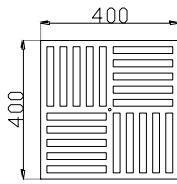

NOMINAL SIZES

The **SW-1300** diffusers are available in the following sizes:

1. (300 x 300)
2. (400 x 400)
3. (500 x 500)
4. (600 x 600)

We highlight that:

- The order dimensions are the dimensions of the **opening**.

SPECIFICATION TEXT

Swirl ceiling diffuser for high ceilings of square shape with adjustable swirl blades in four sectors, consisting of face plate from galvanized steel and blades of aluminium. The blades can be individually adjusted to discharge air in horizontal throw pattern. With optional volume damper and/or plenum box. Available also in (60 x 60) cm tile.

SIZE

SW-1200

SW-1200-P

300x300

400x400

500x500

600x600