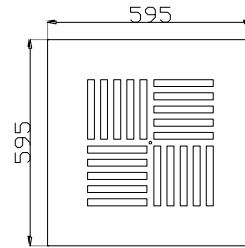

NOMINAL SIZES

The **SW-1300** diffusers are available in the following sizes:

1. (300 x 300)
2. (400 x 400)
3. (500 x 500)
4. (600 x 600)

We highlight that:

- The order dimensions are the dimensions of the **opening**.

SPECIFICATION TEXT

Swirl ceiling diffuser for high ceilings of square shape with adjustable swirl blades in four sectors, consisting of face plate from galvanized steel and blades of aluminium. The blades can be individually adjusted to discharge air in horizontal throw pattern. With optional volume damper and/or plenum box. Available also in (60 x 60) cm tile.

SIZE

SW-1200

SW-1200-P

300x300

400x400

500x500

600x600