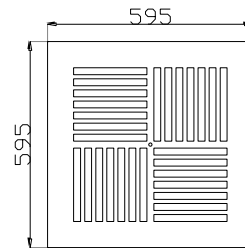

NOMINAL SIZES

The **SW-1300** diffusers are available in the following sizes:

1. (300 x 300)
2. (400 x 400)
3. (500 x 500)
4. (600 x 600)

We highlight that:

- The order dimensions are the dimensions of the **opening**.

SPECIFICATION TEXT

Swirl ceiling diffuser for high ceilings of square shape with adjustable swirl blades in four sectors, consisting of face plate from galvanized steel and blades of aluminium. The blades can be individually adjusted to discharge air in horizontal throw pattern. With optional volume damper and/or plenum box. Available also in (60 x 60) cm tile.

SIZE

SW-1200

SW-1200-P

300x300

400x400

500x500

600x600